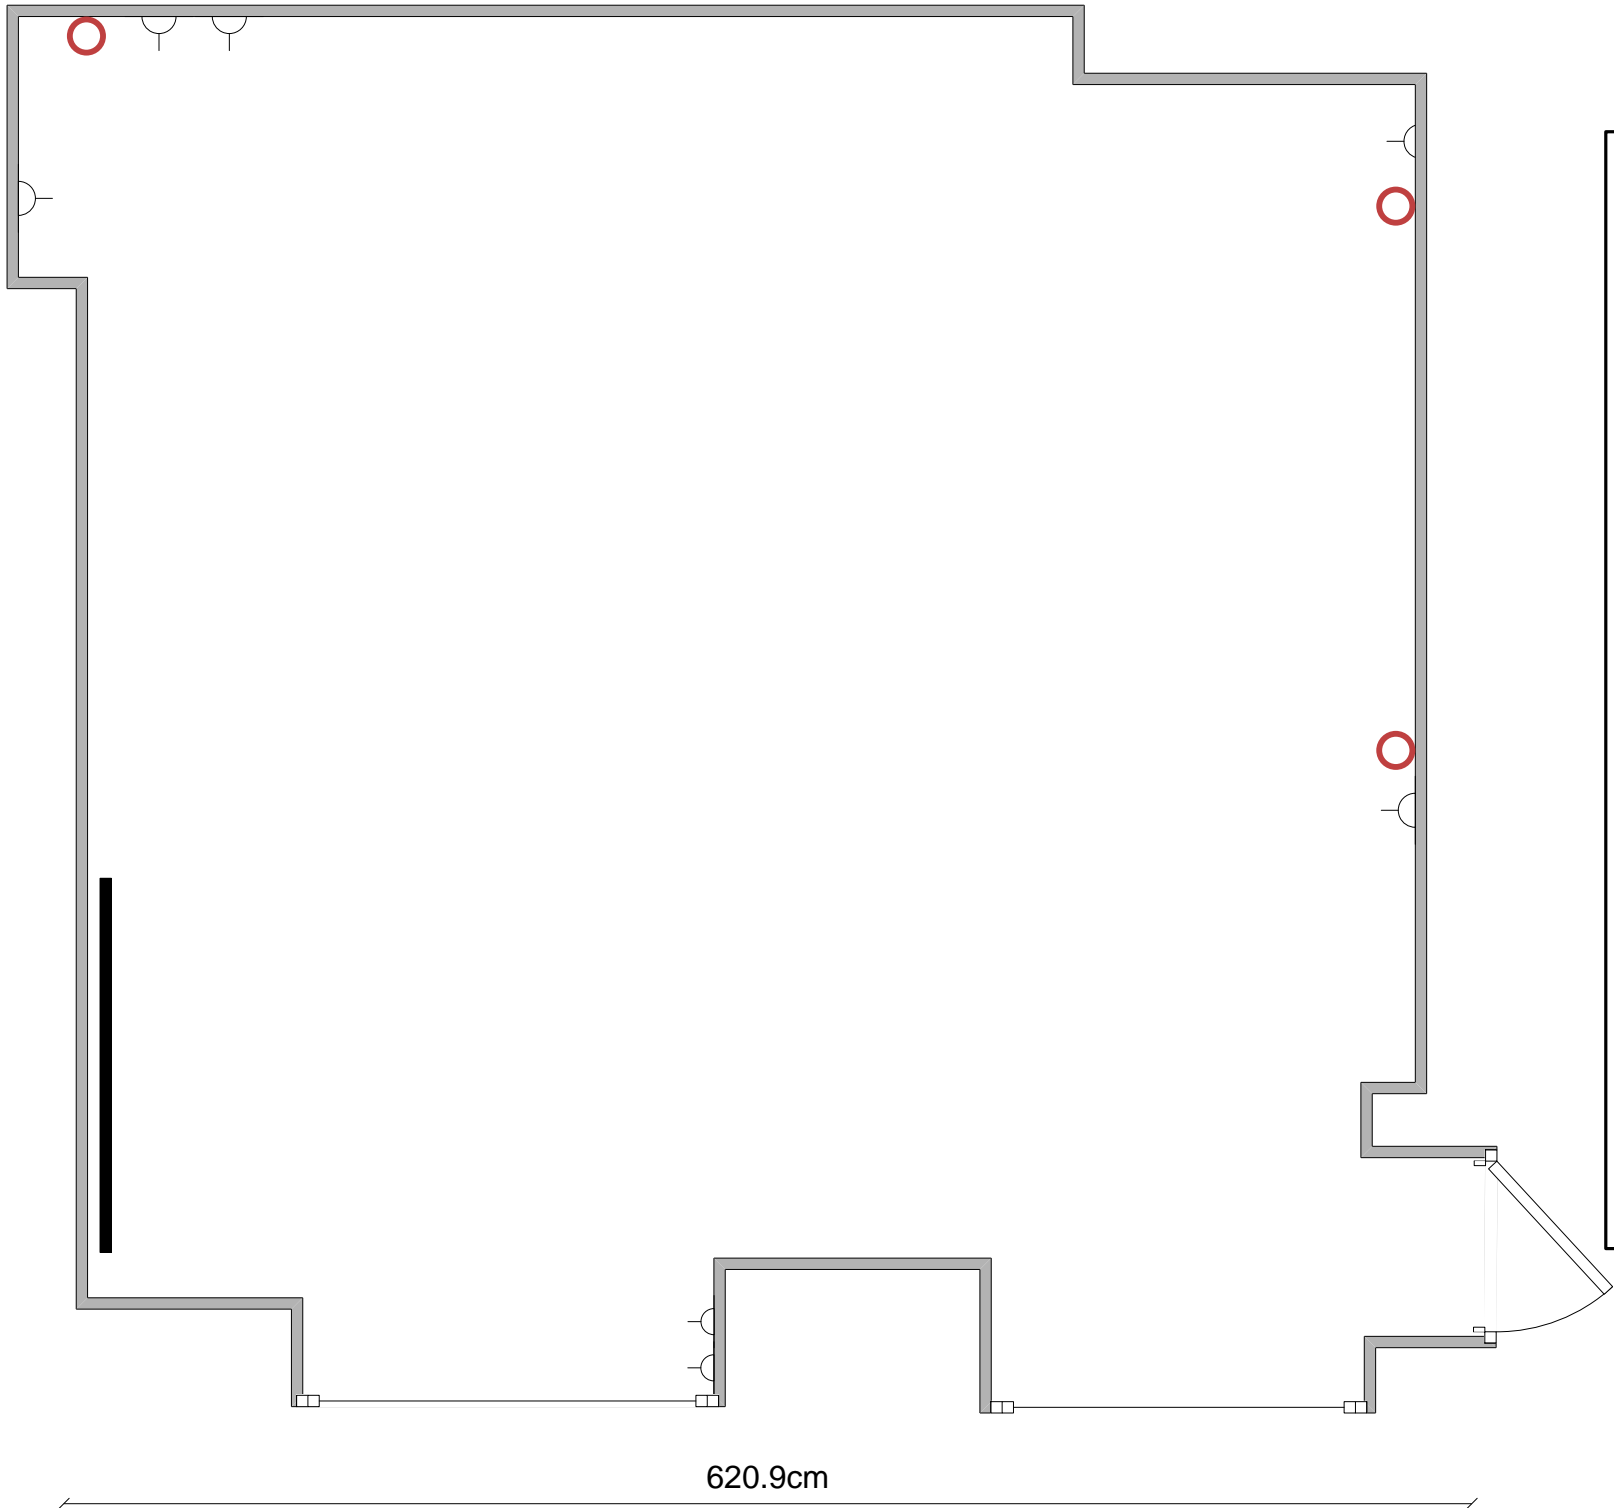

610.0cm

620.9cm

# Office 85

**363.3 ft<sup>2</sup>**  
**33.8 m<sup>2</sup>**

(Sizes are for guidance only and are scaled at 3cm to 1m)

9 x Light fittings

-  = Data points
-  = Double Plugs
-  = Radiator with Thermostat