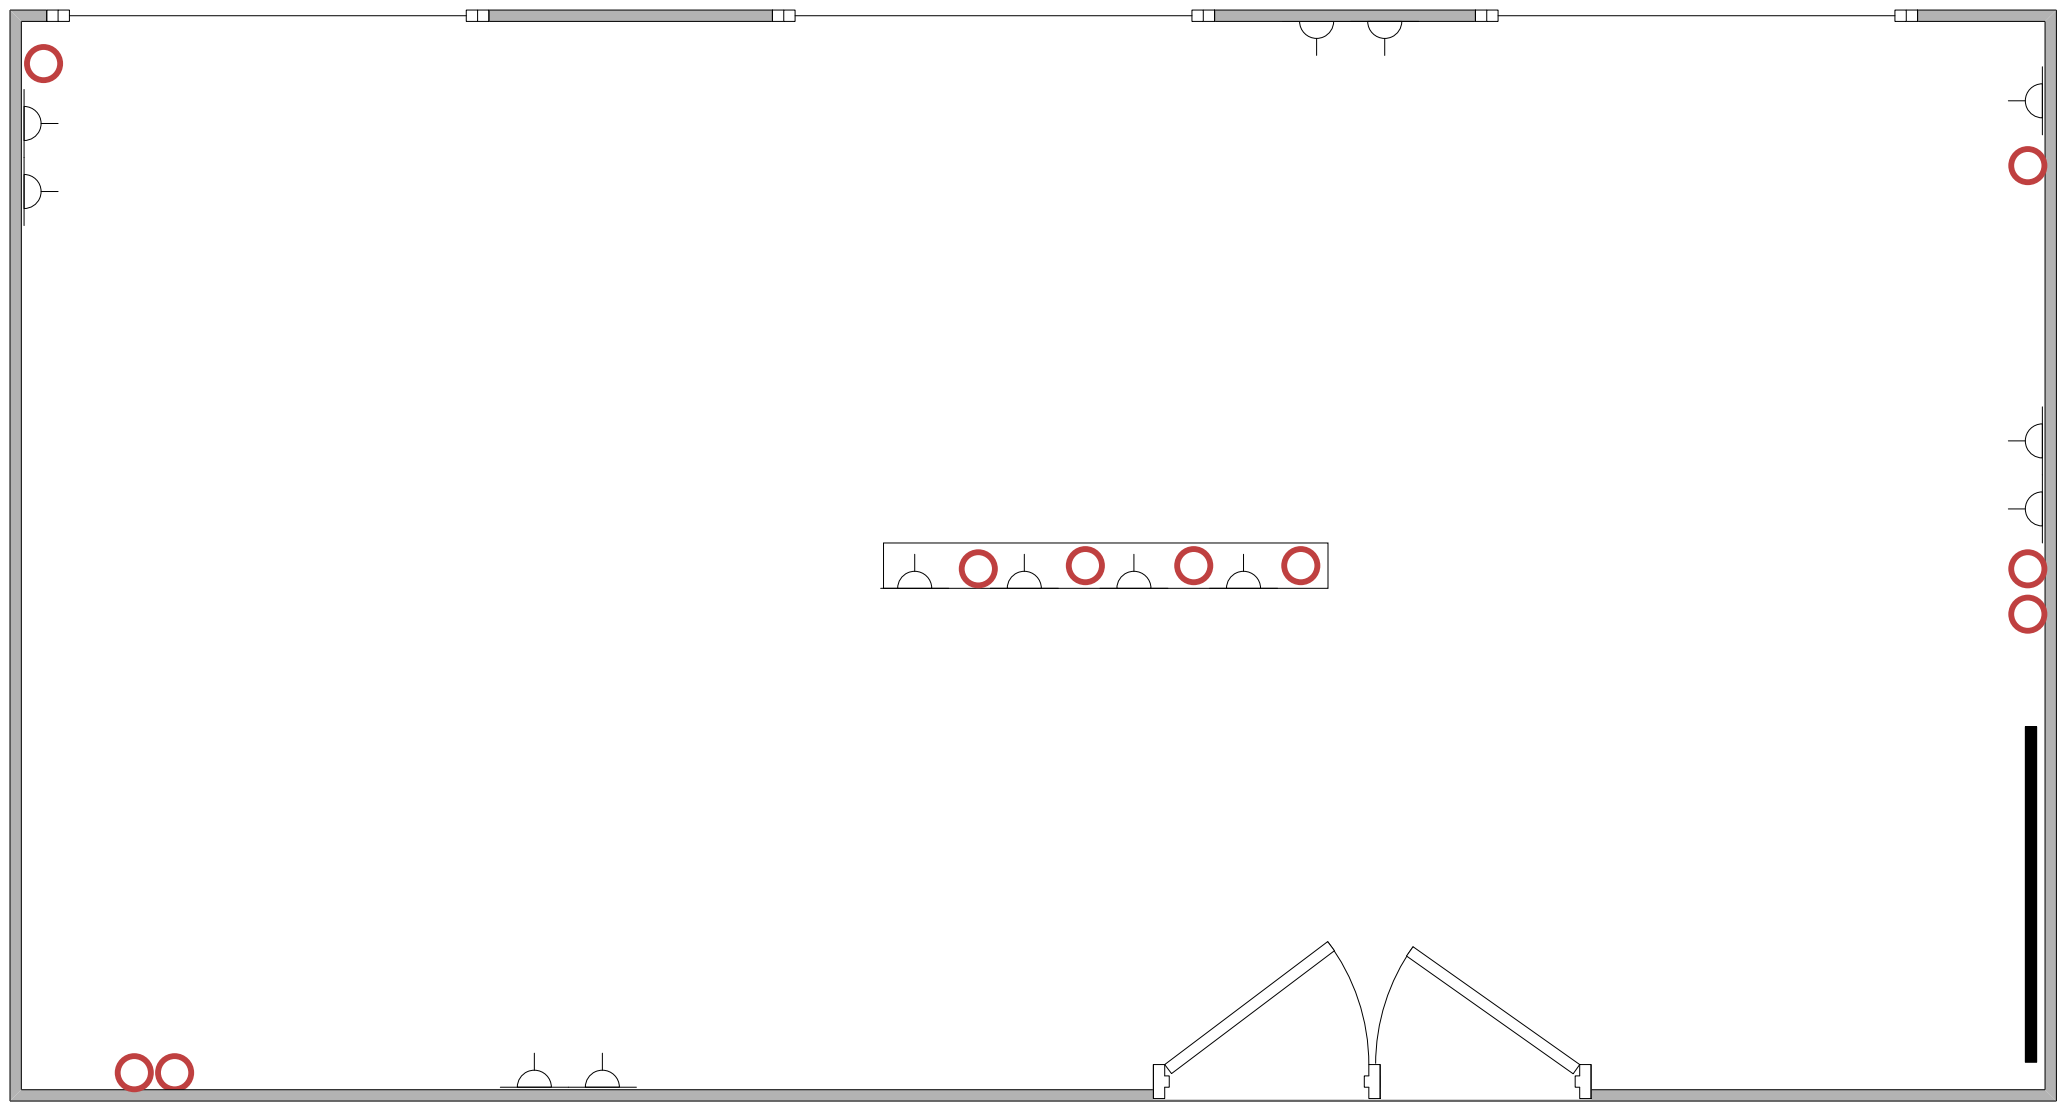

8977mm

4761mm

Office 84

459.9 ft²
42.7 m²

(Sizes are for guidance only and are scaled at 3 cm to 1m)

10 x Light fittings

 = Data points

 = Double Plugs

 = Radiator (thermostat)